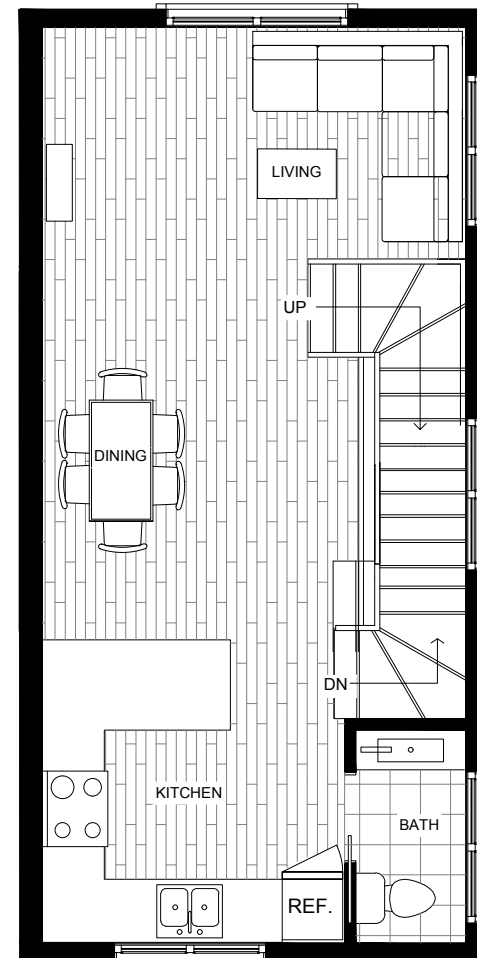

TYPE E

3 bedroom + 2.5 bath

Level 1	205 sqf
Level 2	474 sqf
Level 3	409 sqf
Total	1088 sqf

COURTYARD ROWHOUSE

DISCLAIMER: In a continuing effort to improve the product, the developer reserves the right to change plans and specifications without prior notice.