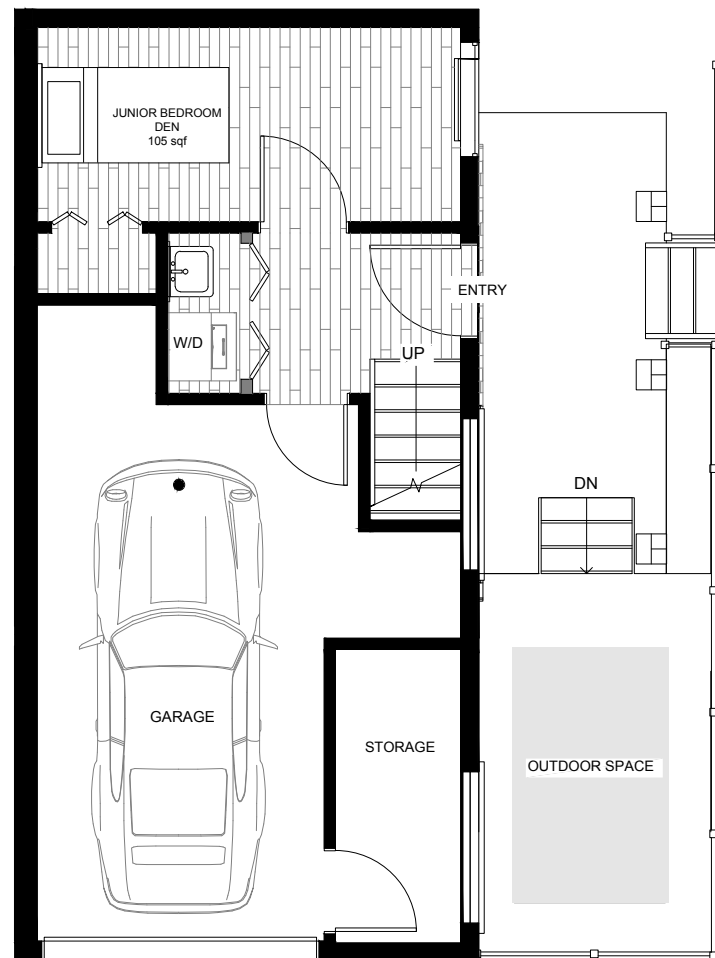

TYPE E

3 bedroom + 2.5 bath

Level 1	205 sqf
Level 2	474 sqf
Level 3	409 sqf
Total	1088 sqf

COURTYARD ROWHOUSE

DISCLAIMER: In a continuing effort to improve the product, the developer reserves the right to change plans and specifications without prior notice.