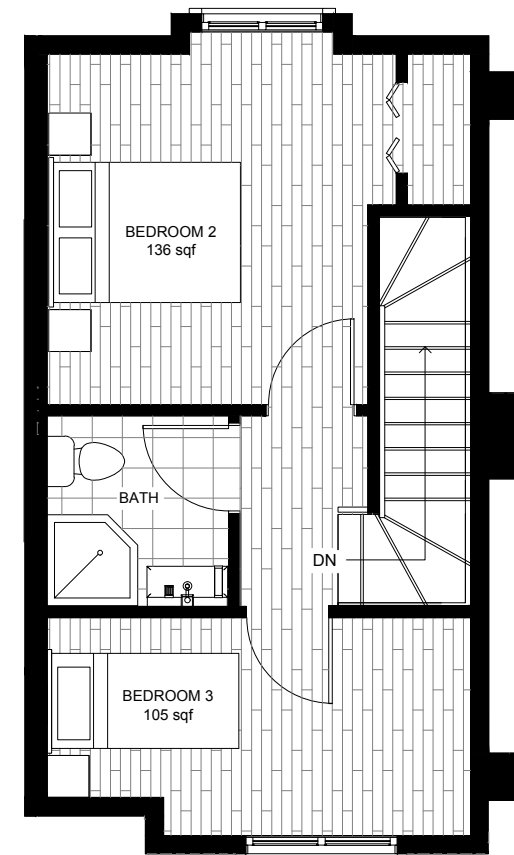

TYPE E

3 bedroom + 2.5 bath

Level 1	205 sqf
Level 2	474 sqf
Level 3	409 sqf
Total	1088 sqf

COURTYARD ROWHOUSE

DISCLAIMER: In a continuing effort to improve the product, the developer reserves the right to change plans and specifications without prior notice.